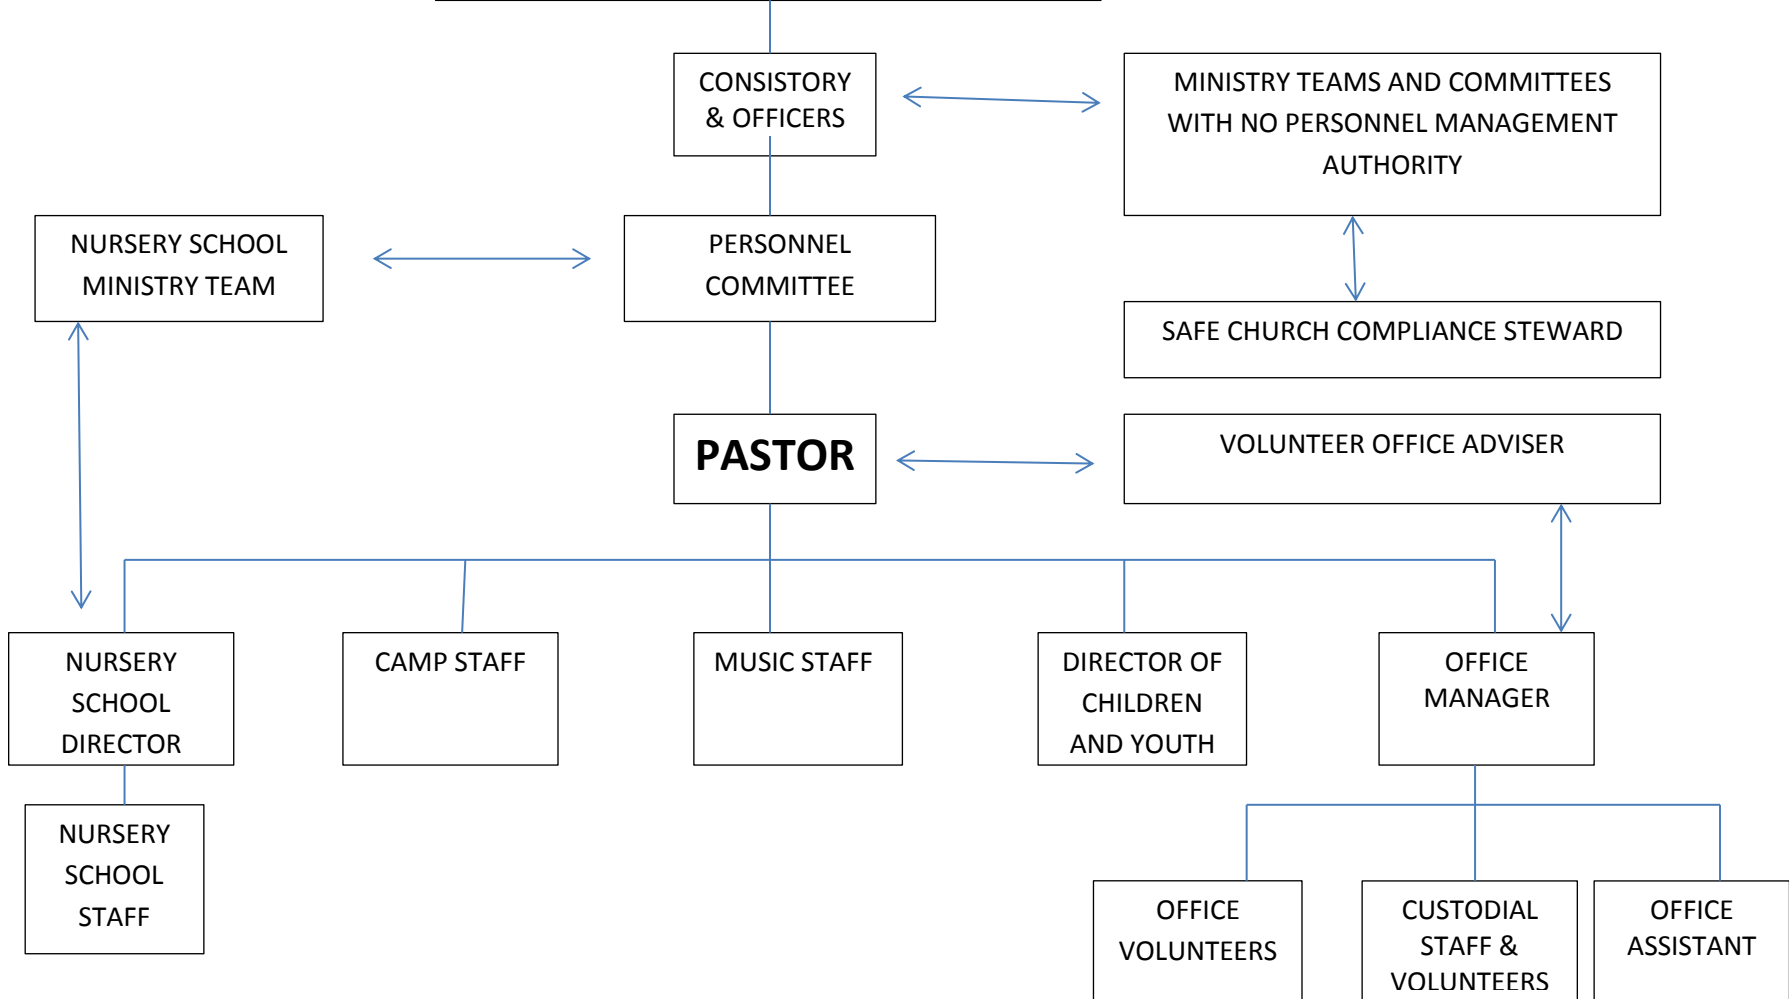

CONGREGATION OF ST. JOHN'S UNITED CHURCH OF CHRIST ORGANIZATIONAL CHART  
JUNE 2018

— INDICATES LINES OF DIRECT SUPERVISION

← → INDICATES LINES OF EXPECTED COMMUNICATION BUT NOT DIRECT SUPERVISION